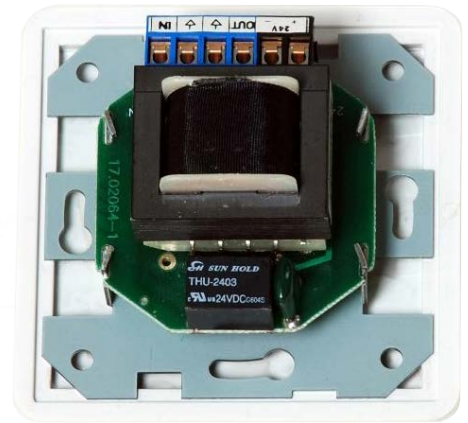

Wall Mount Volume Controller FCVV50R

Overview

INSTALLATION TYPE	: Wall Mount
PROGRAM COUNT	: 11
OPERATING VALUE	: 50W
WIDTH	: 80.6 mm
HEIGHT	: 80.6 mm
WEIGHT	: 223 gr
COLOR	: White

ADEVA LTD. Fire Alarm Systems